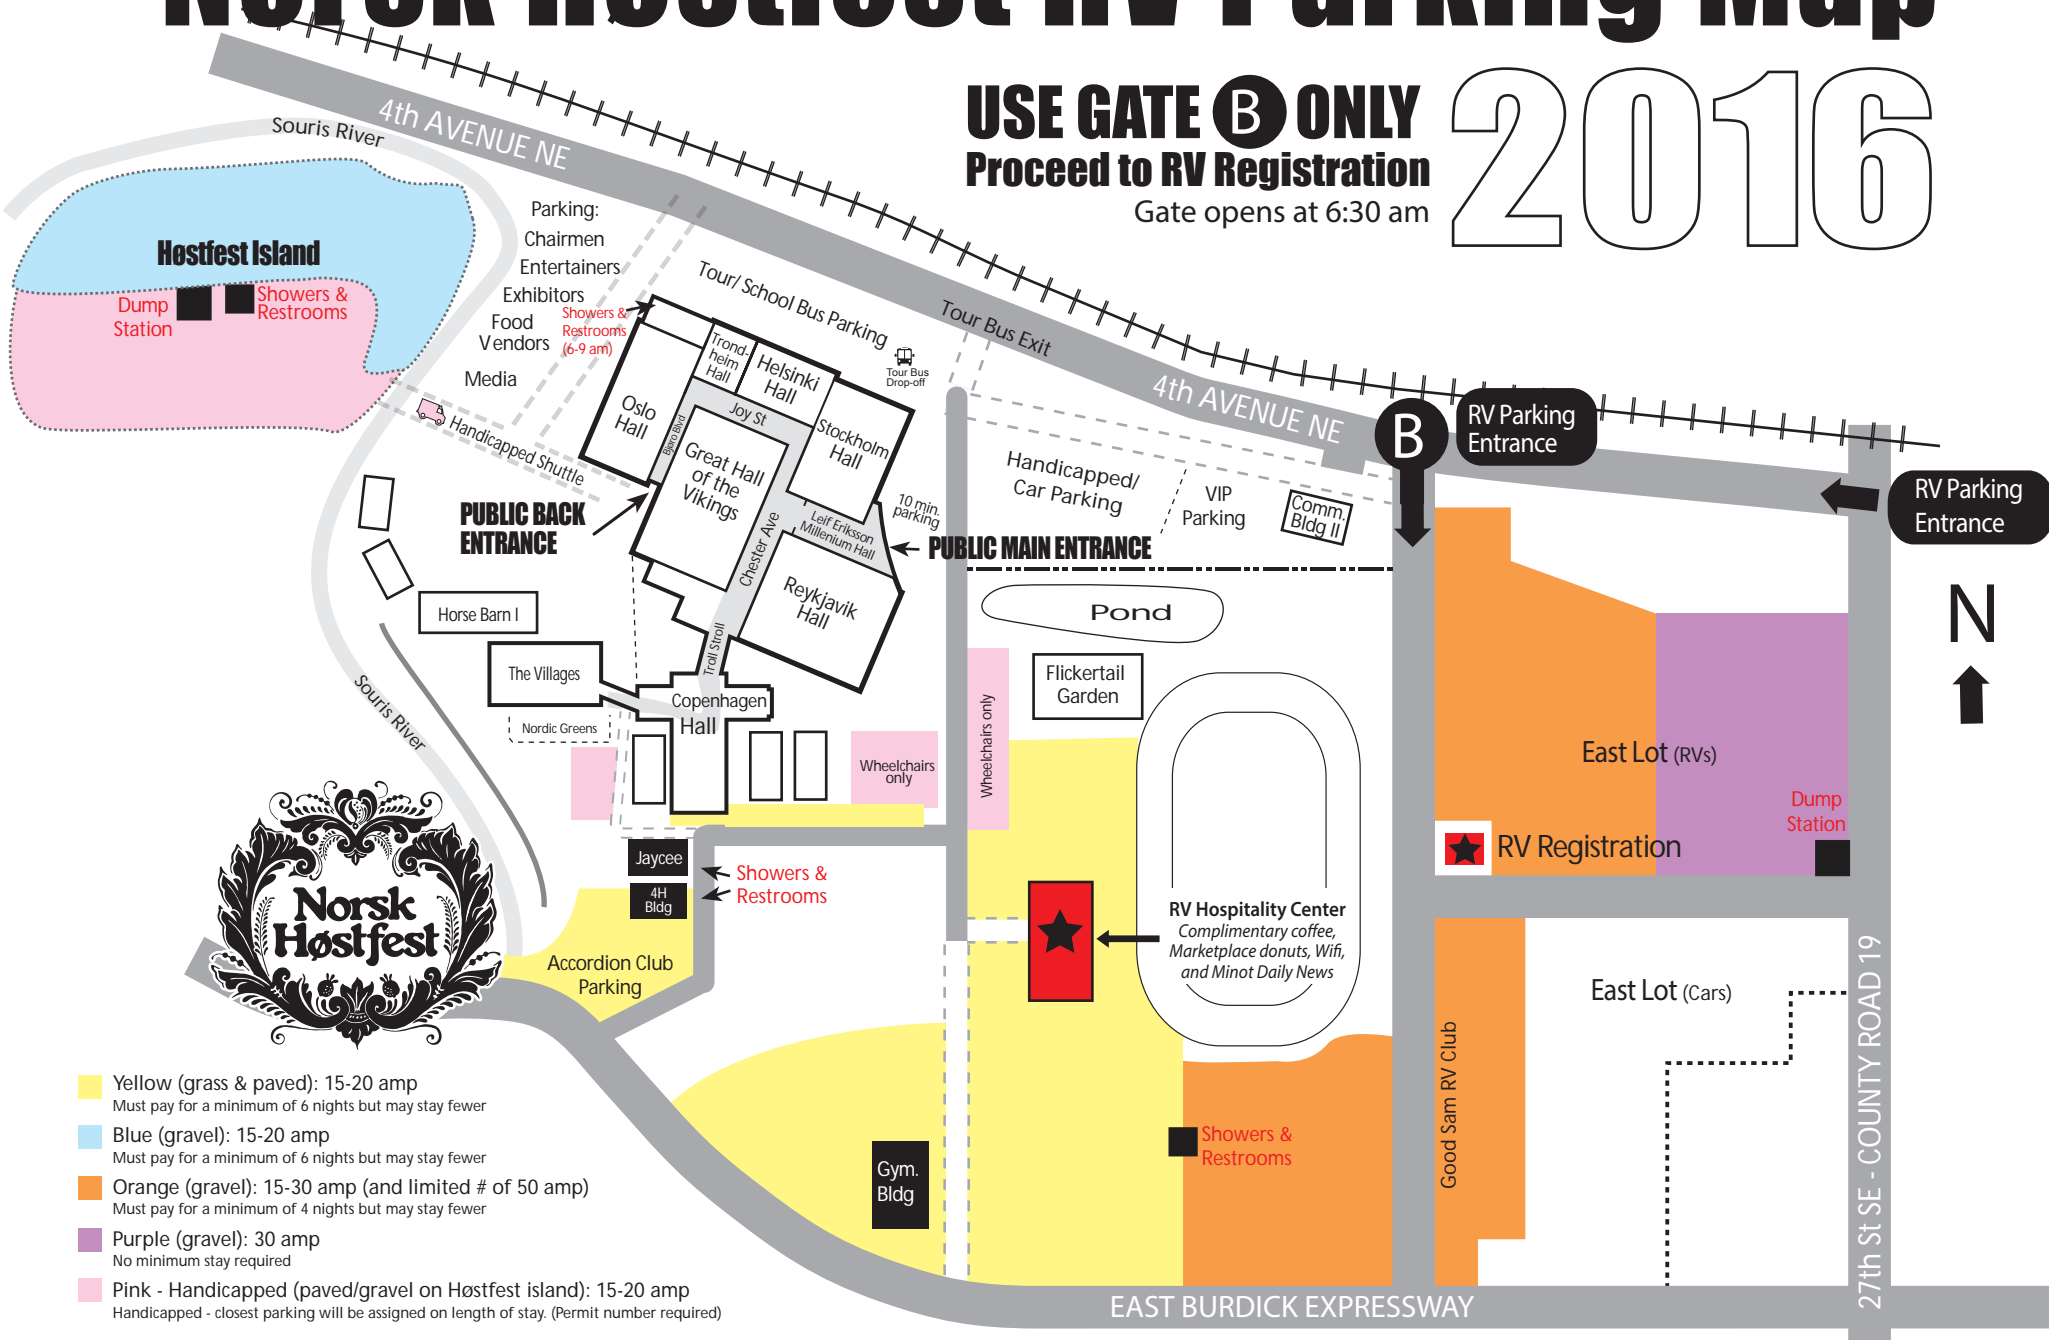

Norsk Høstfest RV Parking Map

USE GATE B ONLY
Proceed to RV Registration
 Gate opens at 6:30 am

2016

- Yellow (grass & paved): 15-20 amp
Must pay for a minimum of 6 nights but may stay fewer
- Blue (gravel): 15-20 amp
Must pay for a minimum of 6 nights but may stay fewer
- Orange (gravel): 15-30 amp (and limited # of 50 amp)
Must pay for a minimum of 4 nights but may stay fewer
- Purple (gravel): 30 amp
No minimum stay required
- Pink - Handicapped (paved/gravel on Høstfest island): 15-20 amp
Handicapped - closest parking will be assigned on length of stay. (Permit number required)

EAST BURDICK EXPRESSWAY

27th St SE - COUNTY ROAD 19